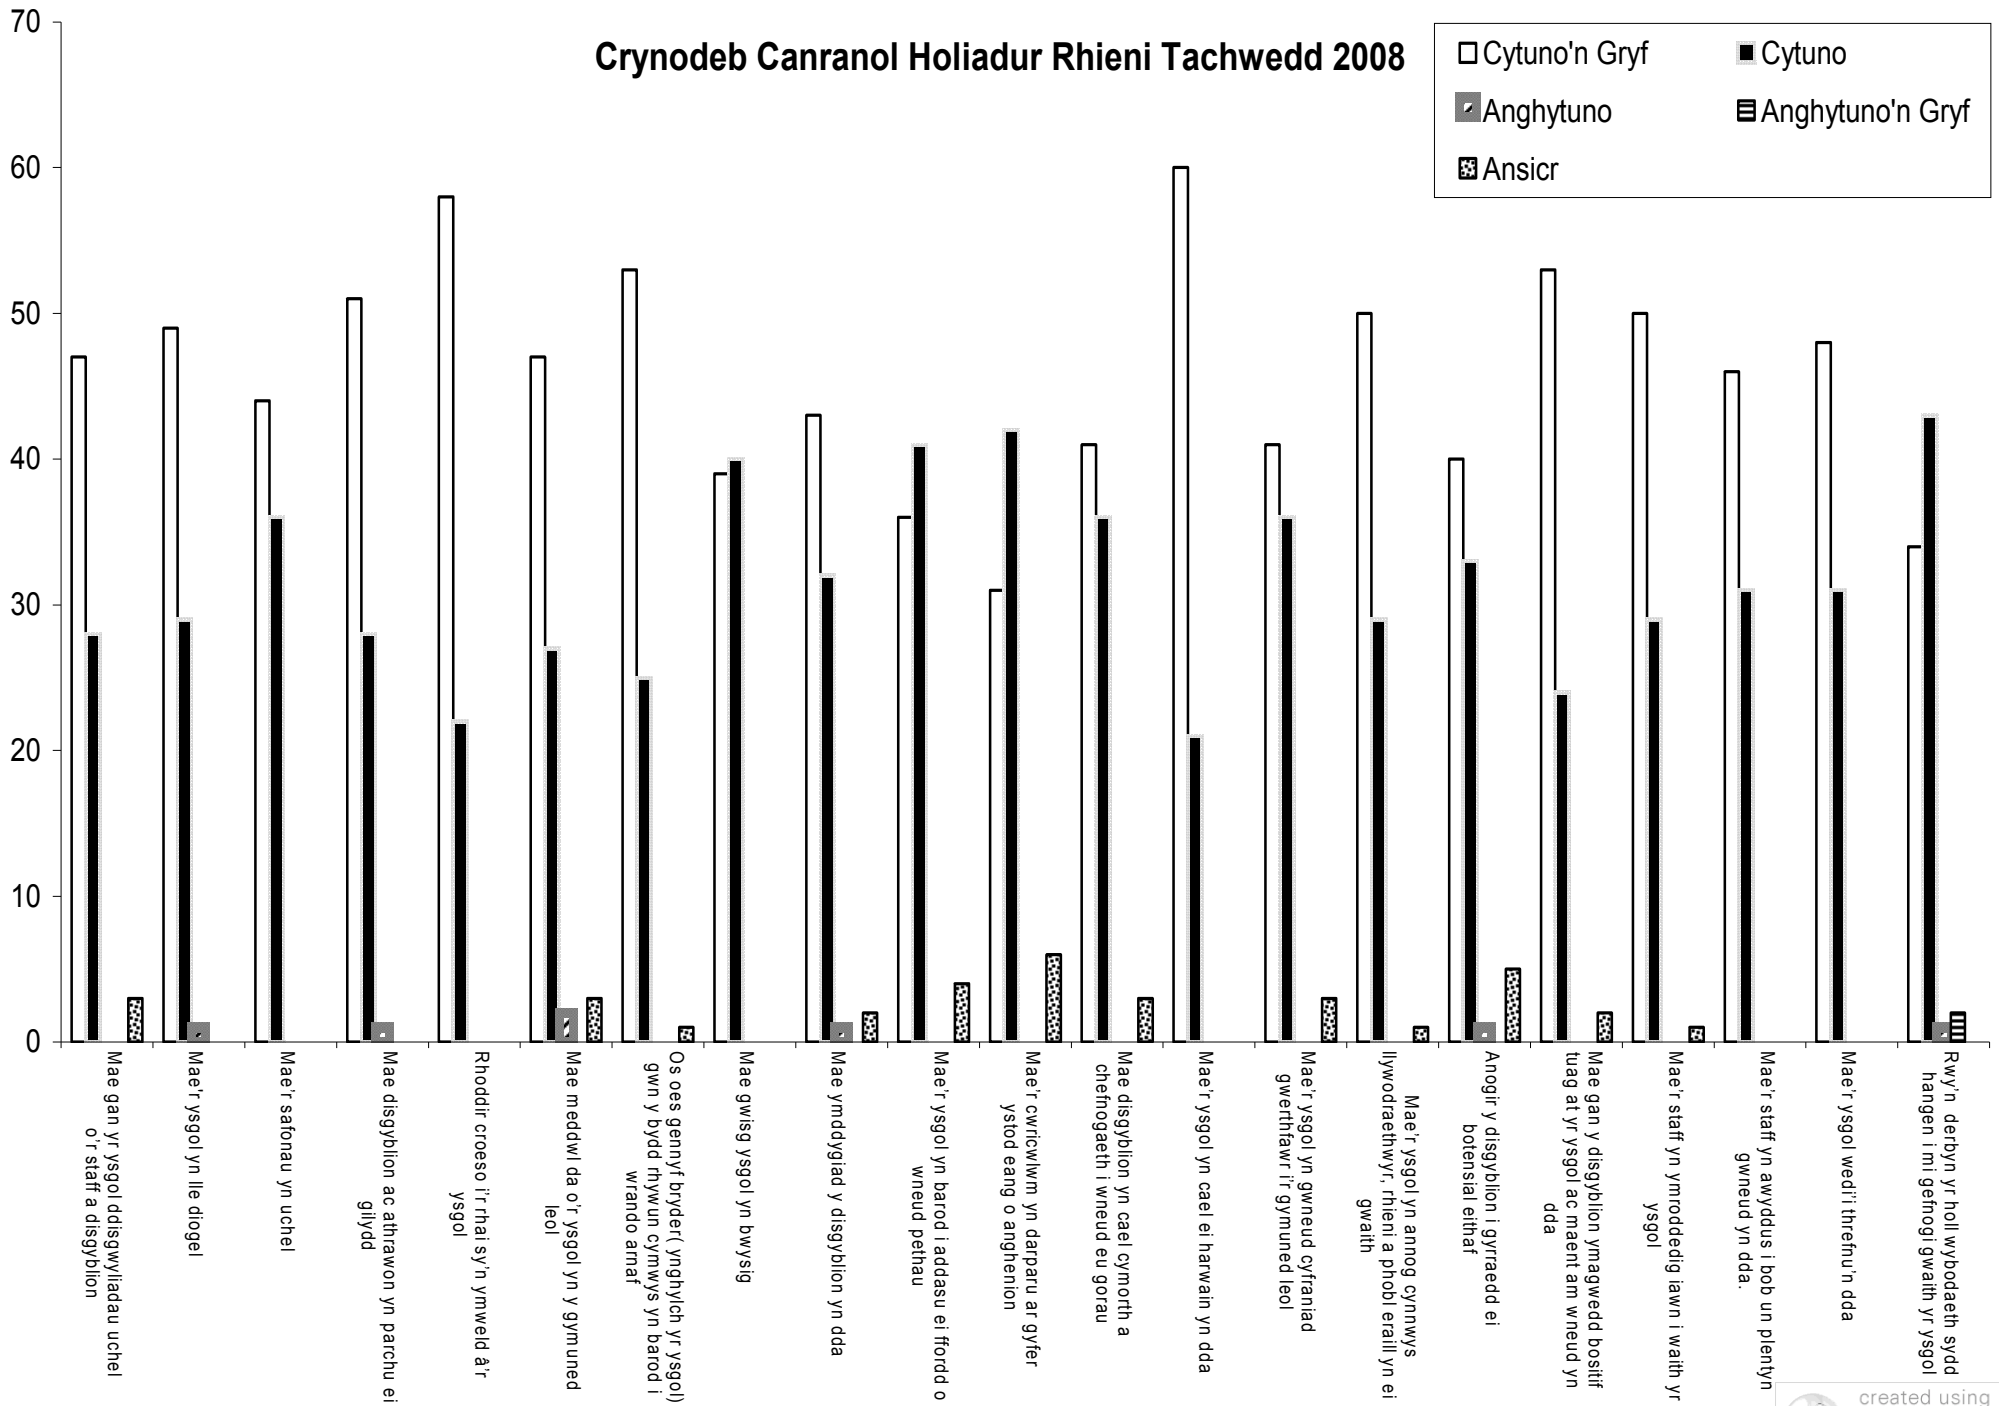

Crynodeb Canranol Holiadur Rhieni Tachwedd 2008

Percentage Summary Of Parents Questionnaire 2008